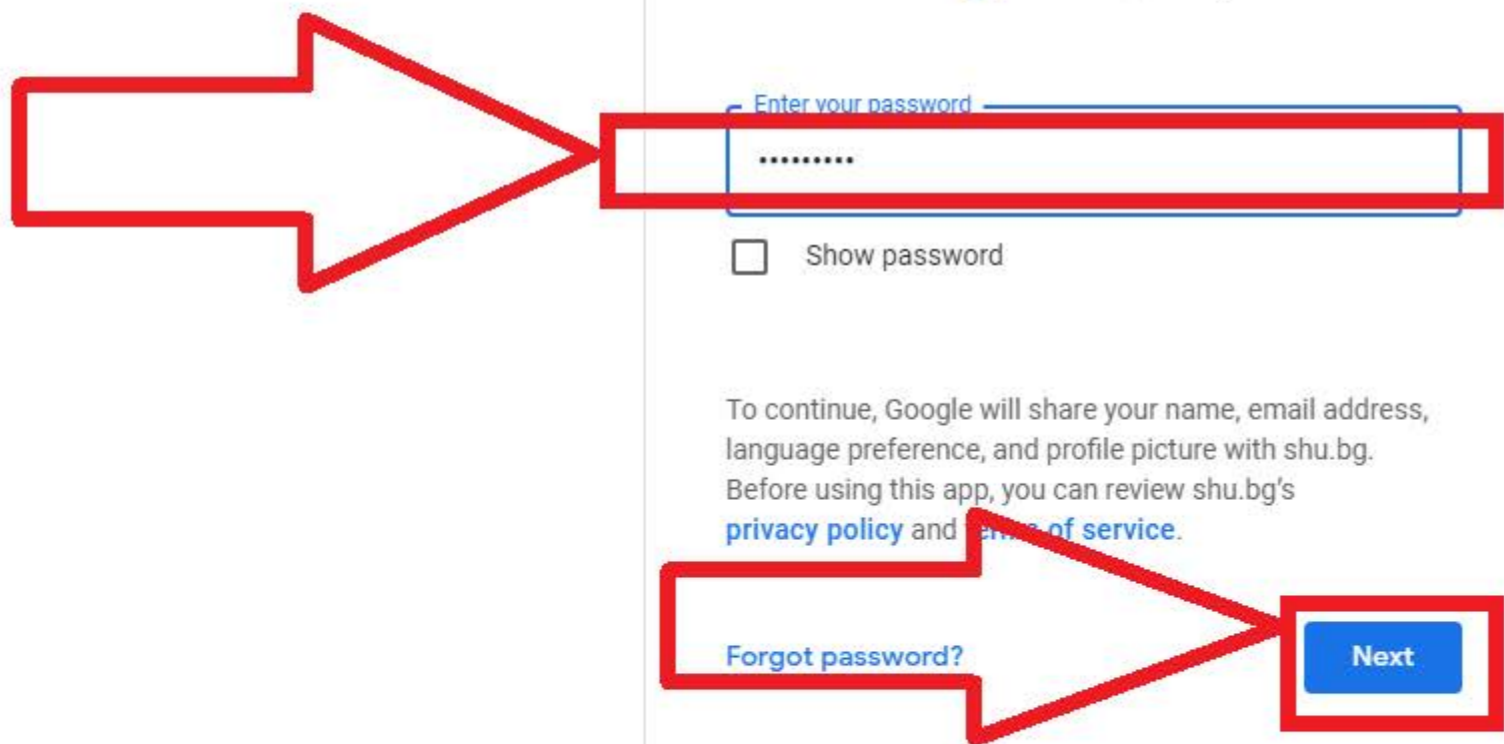

Sign in with Google

Hi Драган

2191191117@shu.bg

Enter your password

.....

☐ Show password

To continue, Google will share your name, email address, language preference, and profile picture with shu.bg. Before using this app, you can review shu.bg's [privacy policy](#) and [terms of service](#).

[Forgot password?](#)